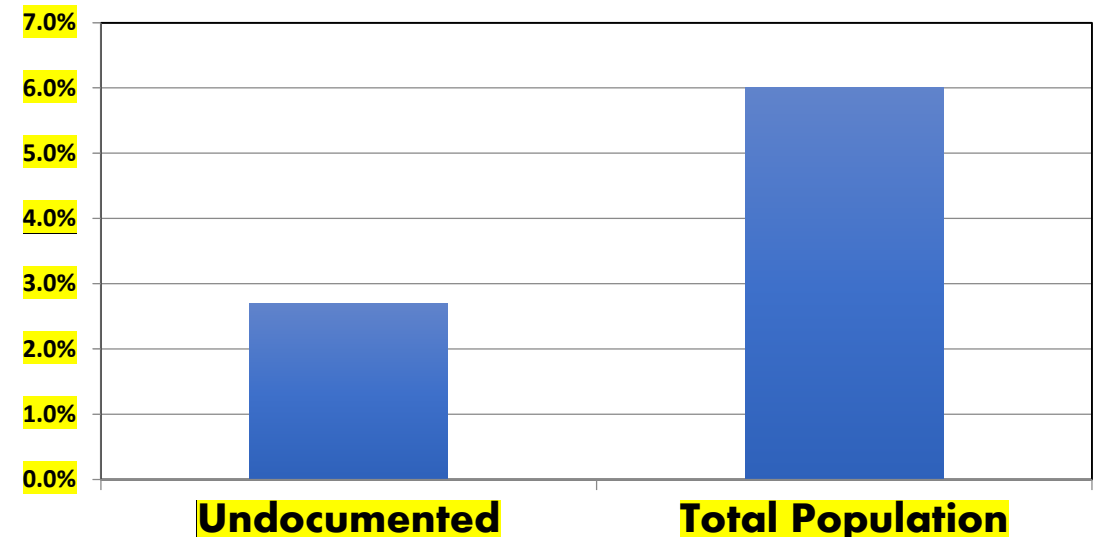

# Facts on Immigration

Number of Immigrants and Their Share of the Total U.S. Population, 1850-2016

**MYTH: "There are more immigrants today than ever before."**

**IN FACT: In terms of the percent of population, the highest rate of immigration occurred between 1870 and 1910.**

**And immigrants use these benefits 25% less than native born.**

# Facts on Immigration

**MYTH: "Immigrants bring crime."**

**IN FACT: In terms of incarceration:**

- 1.6% of foreign-born population
- 3.3% of native-born population

Source: American Immigration Council with 2010-2016 US Census data

**In terms of felony convictions:**

- 2.7% of undocumented immigrants
- 6.0% of total population

Source: New York Times referencing Migration Policy Institute 2016 data