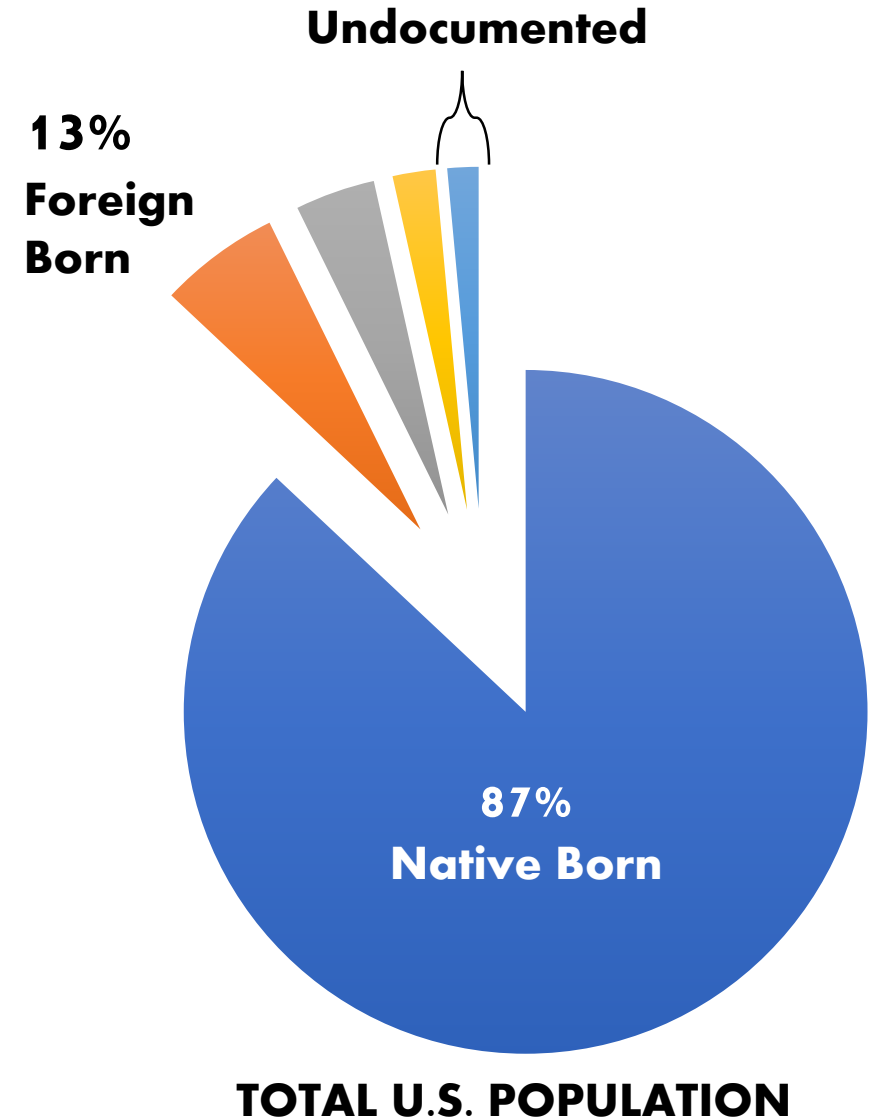

# Facts on Immigration

Number of Immigrants and Their Share of the Total U.S. Population, 1850-2016

**MYTH: "There are more immigrants today than ever before."**

**IN FACT: In terms of the percent of population, the highest rate of immigration occurred between 1870 and 1910.**

# Facts on Immigration

**MYTH: "Most immigrants are illegal."**

## IN FACT:

- ~ 13% of US population are foreign born
- ~ 5.7% are documented immigrants
- ~ 3.8% are naturalized US citizens
- ~ 3.5% are undocumented

**In terms of felony convictions:**

- 2.7% of undocumented immigrants
- 6.0% of total population

Source: New York Times referencing Migration Policy Institute 2016 data